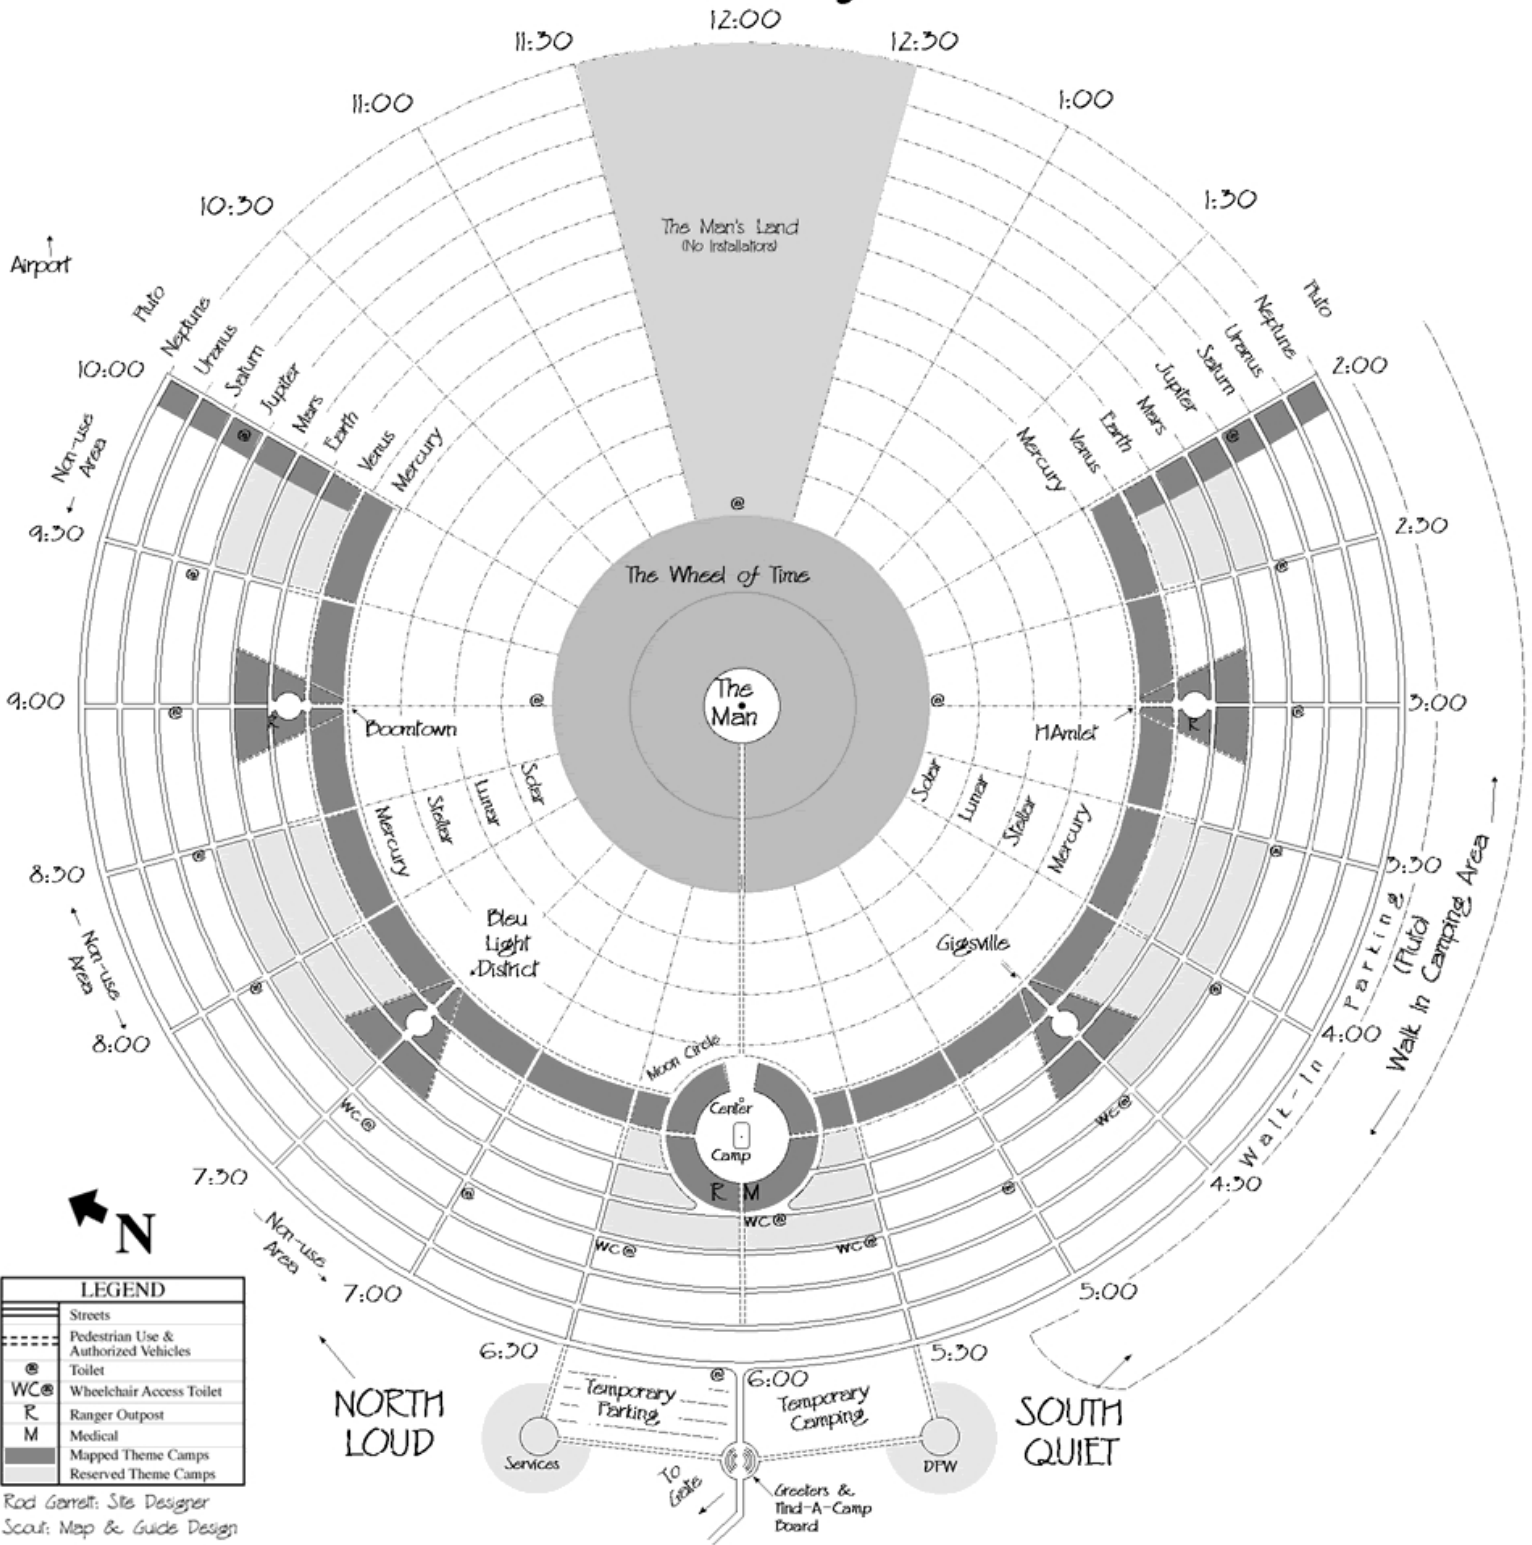

Black Rock City 1999

LEGEND	
—	Streets
- - -	Pedestrian Use & Authorized Vehicles
⊙	Toilet
WC⊙	Wheelchair Access Toilet
R	Ranger Outpost
M	Medical
■	Mapped Theme Camps
▨	Reserved Theme Camps

Rod Gemett: Site Designer
 Scout: Map & Guide Design