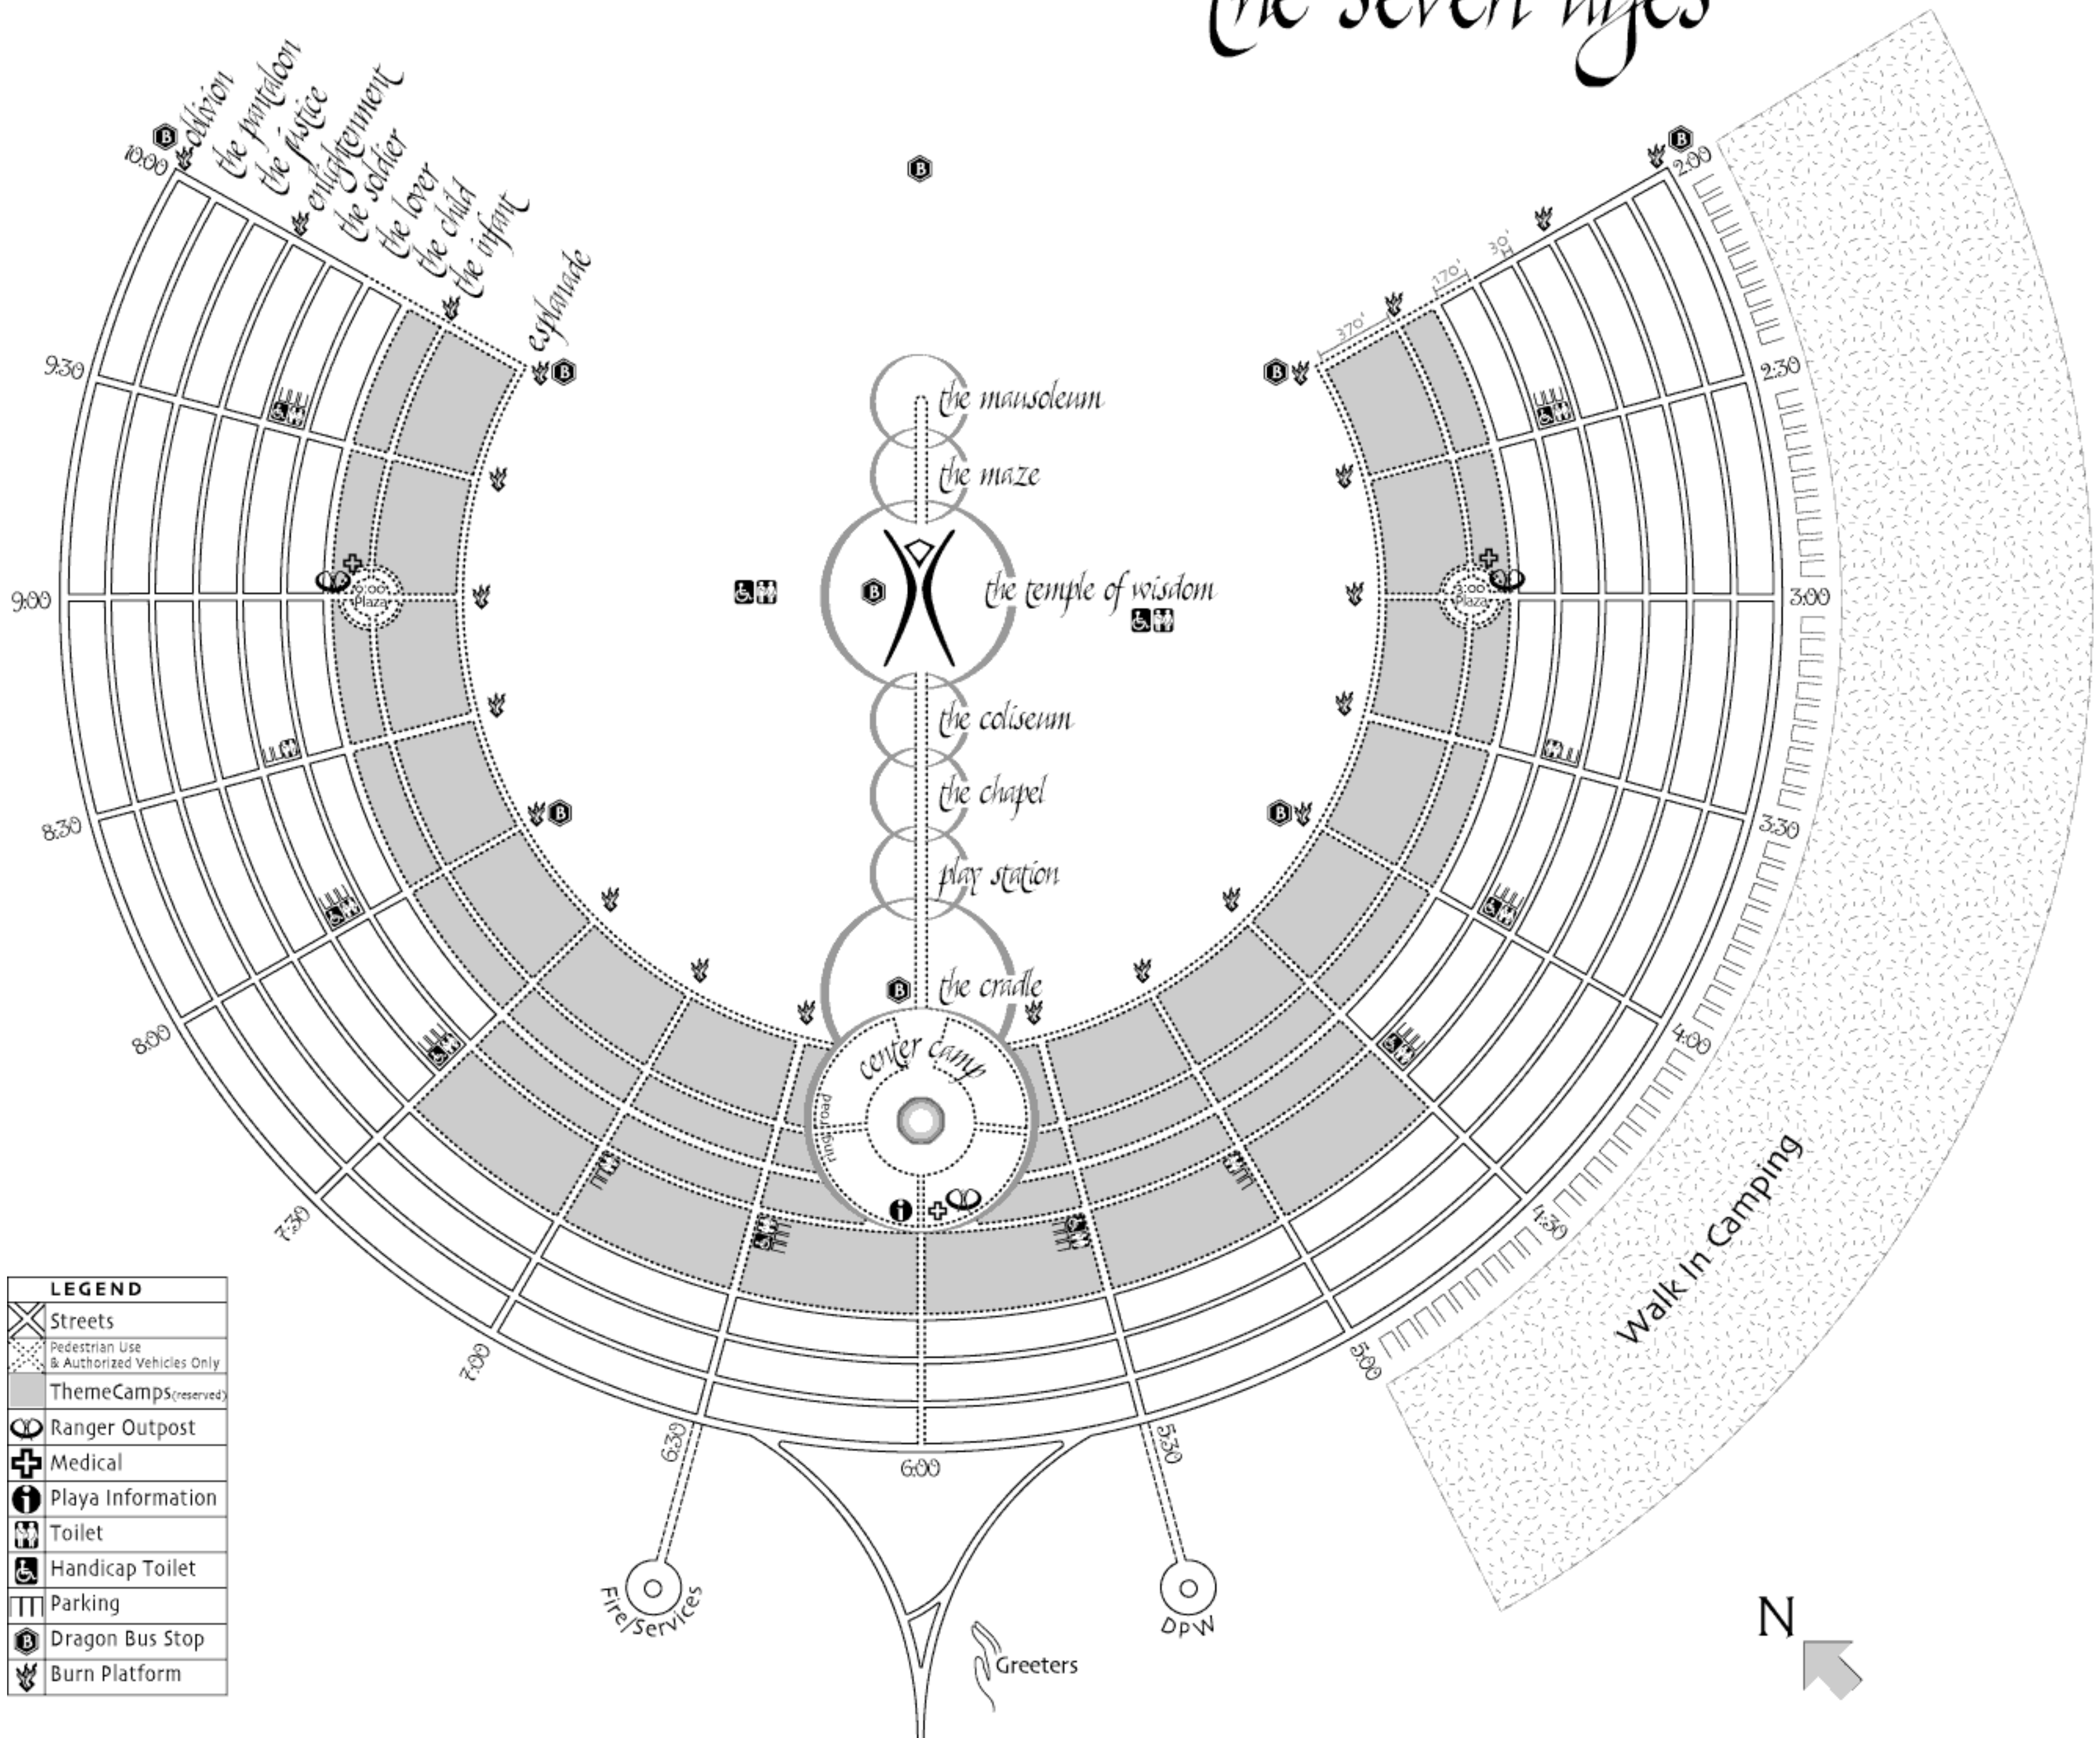

# the seven ages

LEGEND	
	Streets
	Pedestrian Use & Authorized Vehicles Only
	ThemeCamps(reserved)
	Ranger Outpost
	Medical
	Playa Information
	Toilet
	Handicap Toilet
	Parking
	Dragon Bus Stop
	Burn Platform