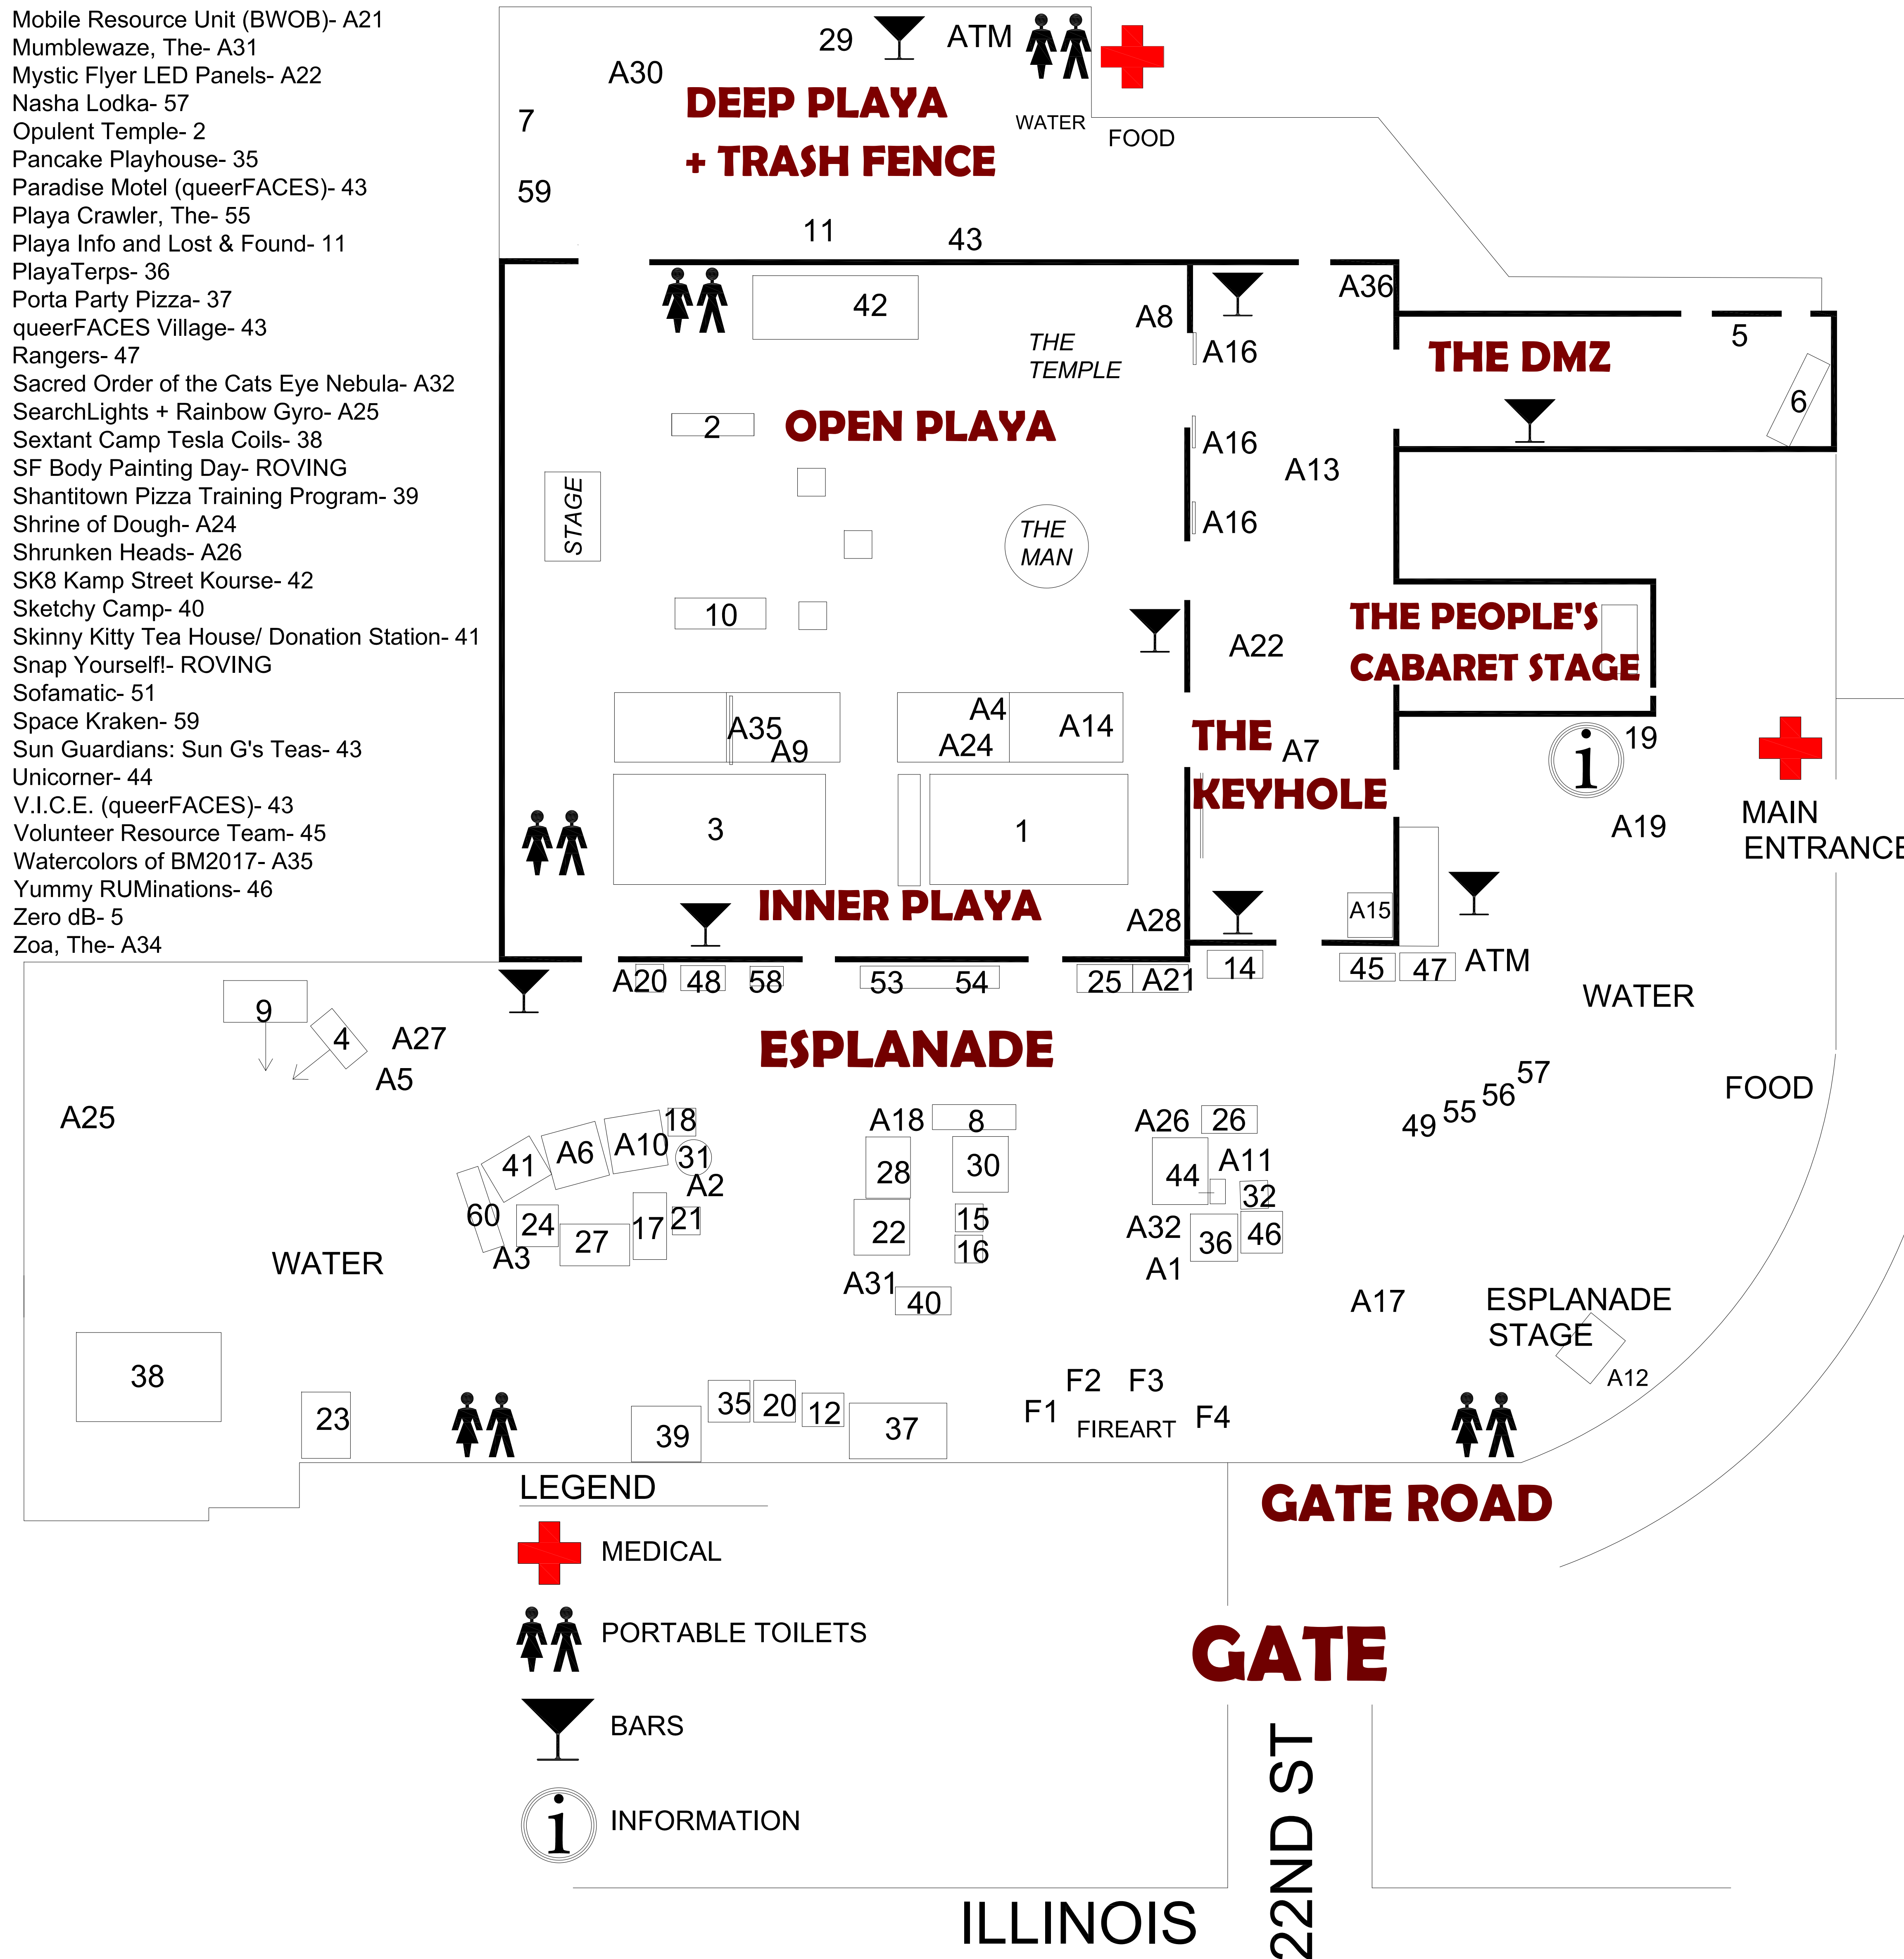

- Mobile Resource Unit (BWOB)- A21
- Mumblewaze, The- A31
- Mystic Flyer LED Panels- A22
- Nasha Lodka- 57
- Opulent Temple- 2
- Pancake Playhouse- 35
- Paradise Motel (queerFACES)- 43
- Playa Crawler, The- 55
- Playa Info and Lost & Found- 11
- PlayaTerps- 36
- Porta Party Pizza- 37
- queerFACES Village- 43
- Rangers- 47
- Sacred Order of the Cats Eye Nebula- A32
- SearchLights + Rainbow Gyro- A25
- Sextant Camp Tesla Coils- 38
- SF Body Painting Day- ROVING
- Shantitown Pizza Training Program- 39
- Shrine of Dough- A24
- Shrunken Heads- A26
- SK8 Kamp Street Course- 42
- Sketchy Camp- 40
- Skinny Kitty Tea House/ Donation Station- 41
- Snap Yourself!- ROVING
- Sofamatic- 51
- Space Kraken- 59
- Sun Guardians: Sun G's Teas- 43
- Unicorner- 44
- V.I.C.E. (queerFACES)- 43
- Volunteer Resource Team- 45
- Watercolors of BM2017- A35
- Yummy RUMinations- 46
- Zero dB- 5
- Zoa, The- A34

ALPHA-NUMERIC LISTING

ART

- A1. Beatboxer
- A2. Body Paint
- A3. Booth of Booths
- A4. Burning Man 3D Lenticular Prints
- A5. Carousel Candeo
- A6. CBT The Lucy Booth Project
- A7. Daruma
- A8. Dia de los Muertos Piano
- A9. Deities of Yesteryear
- A10. Fire Inside Art
- A11. Galerie d'Art Cher...
- A12. Geotriptych
- A13. Glowwind Sculptures
- A14. Goddess / Third Eye Painting
- A15. Gummy Bear Pyramid

A16. Infinite Bloom

- A17. Kinetic MerKaBa Vehicle
- A18. Laboratory of Hallucinations
- A19. Le Attrata
- A20. LED Couches
- A21. Mobile Resource Unit (BWOB)
- A22. Mystic Flyer LED Panels
- A24. Shrine of Dough
- A25. SearchLights + Rainbow Gyro
- A26. Shrunken Heads
- A27. The Birthing Canal- Planned...
- A28. The Bridge and The Cage
- A31. The Mumblewaze
- A32. The Sacred Order Cats Eye
- A34. The ZOA
- A35. Watercolors of BM2017
- A36. Conversations I Wish I Had

FIRE ART

- F1. Galactus
- F2. In the Line of Fire
- F3. Mezmerize
- F4. Landau the Dragon

SOUND CAMPS/ CARS

1. Black Rock Roller Disco
2. Opulent Temple
3. Dusty Rhino
4. The Bounce Car
5. Zero dB
6. Fuckin' YAY Camp
7. Kindred Spirit
8. Airpusher Steampunk Airship
9. MagnusFlora
10. The Kazbah
11. BAAAHS

THEME CAMPS & DEPTS

12. Above the Limit
13. And Then There's Only Love
14. Black Rock Beacon
15. Black Rock Explorers
16. Black Rock Observatory
17. BMIR-FM
18. BRC3PO
19. Playa Info/ Lost and Found
20. Camp Orange Banana Stand
21. CLITS-Cover Logos If They Show
23. DPW/ DPW Karaoke
24. Eggs Bar
25. Everywhere
26. Flowtopia
27. The Golden Guy
28. Hardly
29. Hookahdome
30. Kidsville
31. The Love and Meditation Dome

ART CARS

32. Mad Max Model Extravaganza
35. Pancake Playhouse
36. PlayaTerps
37. Porta Party Pizza
38. Sextant Camp Tesla Coils
39. Shantitown Pizza Training...
40. Sketchy Camp
41. Skinny Kitty Tea House
42. SK8 Kamp Street Course
43. queerFACES Village
  - Camp Beaverton
  - Gender Blender
  - Glamcocks
  - Paradise Motel
  - Sun Guardians: Sun G's Teas
  - V.I.C.E.
44. Unicorner
45. Volunteer Resource Team
46. Yummy RUMinations
47. Rangers
48. Kissy Fish & The Mello Mountaineers
49. Hermie the Crab
51. Sofamatic
53. The Game Train
54. Dawnstar Space Bus
55. The Playa Crawler
56. Bahamut
57. Nasha Lodka
58. The Gifting Zephyr
59. Space Kraken