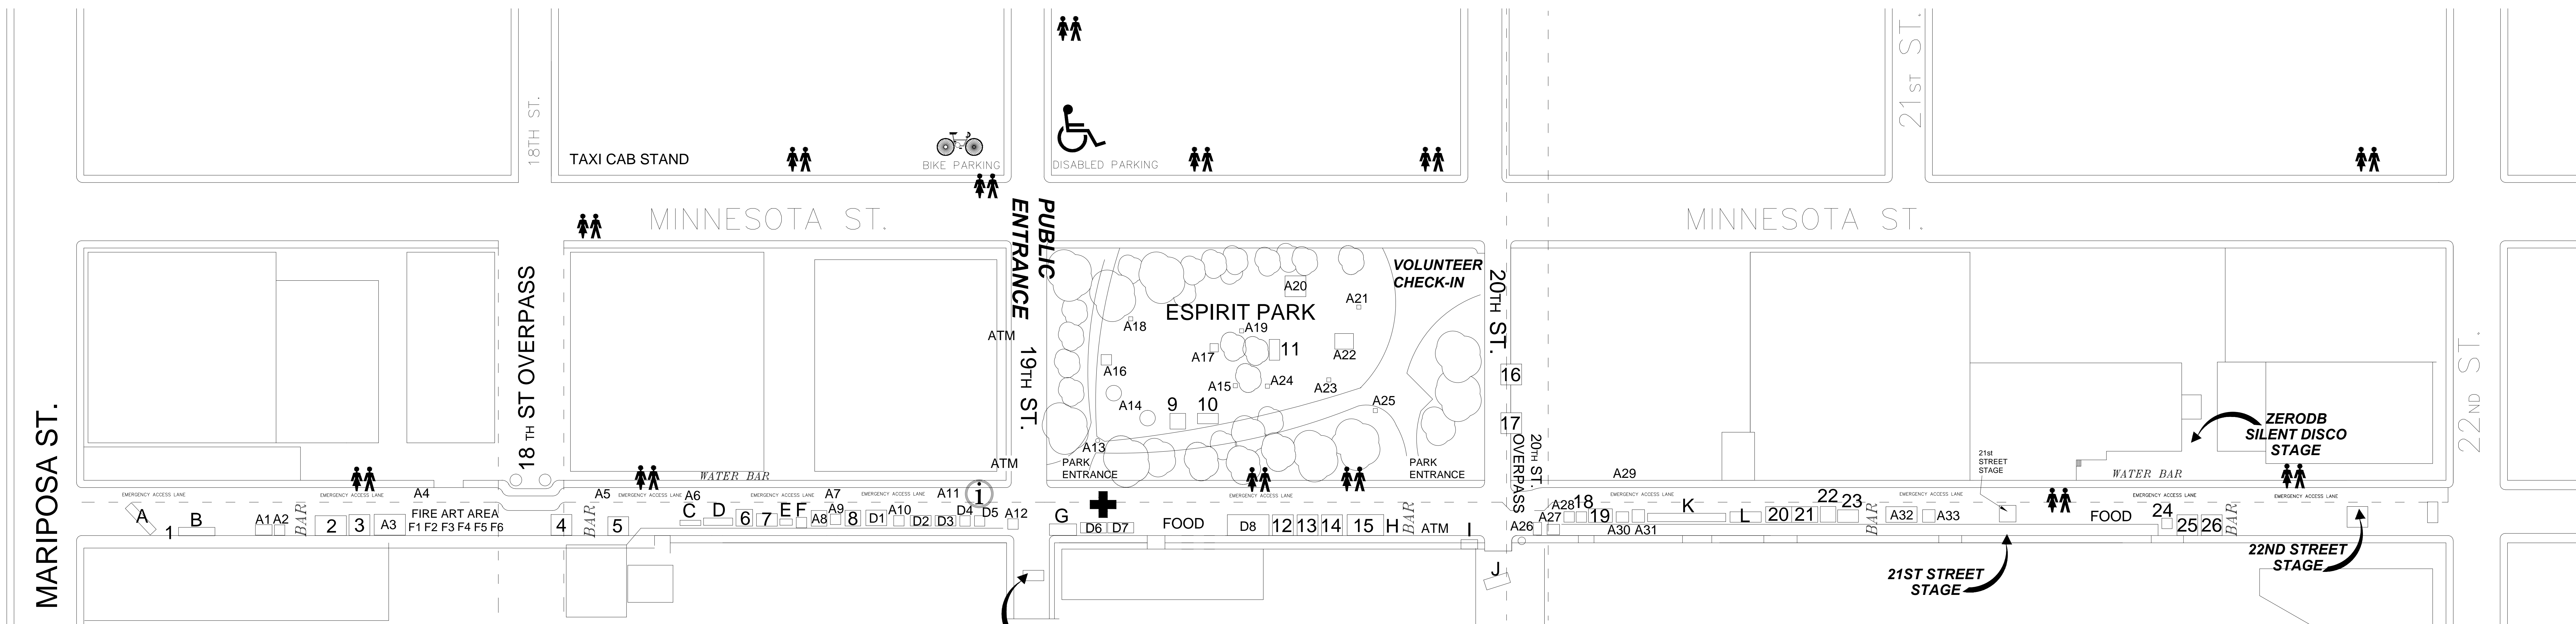

### MARIPOSA STREET TO 19TH STREET

<b>FIRE ART INSTALLATIONS</b> F1. FIRE WINGS PERFORMANCE F2. TILT-A-BURN F3. DRAGON SMELTER F4 and F5. FIRE BREATHING GIRAFFES F6. PYRA F7. JON'S FIRE REEF	<b>ART INSTALLATIONS</b> A1. DICAPRIA LIVE PAINTING A2. KARLA DEL CARPIO A3. LIBERTY TORCH IGNITES A4. WORDS A5. MUDCLOTH ON ACID A6. RFRKTRZ LIVE PAINTING A7. PAST TICKETS OF BURNING MAN A8. A RAT'S NEST A9. LUCAS ZHAO ART A10. INSIDE THE MIRROR A11. PAST TEMPLES OF BURNING MAN A12. PART OF LE ATTRATA	<b>MUTANT VEHICLES</b> * A. DANCETRONAUTS BASS STATION * B. DANCETRONAUTS STRIP SHIP C. GAME TRAIN D. DAWN STAR E. DIRTY LITTLE RAINBOW FUNTIME MACHINE F. CDC	<b>THEME CAMPS</b> * 1. OPULENT TEMPLE 2. HARDLY SALOON 3. OCTOPUS GARDEN TENTACLES 4. LOVE CAMP 5. SHIPWRECK TIKI LOUNGE 6. CAMP ORANGE BANANA BOAT 7. CAMP PARTY JITSU 8. PLAYATERPS
---	---	--	--

### 20TH STREET TO 22ND STREET:

<b>ART INSTALLATIONS</b> A13. PINEAL A14. ZOMES A15. BURNING MAN 3D A16. LEONARDO'S SELFIE BOOTH A17. SUSPENDED IN THE VOID A18. THE HYPNOSPHERE A19. SO SO CUPID A20. D'ORO DA SACRAMENTI REGIONALE A21. MUSE OF DA VINCI A22. JACK A23. DA VINCI'S UNICYCLE A24. TRANSPORTER A25. AUDITION	<b>MUTANT VEHICLES</b> * K. DSV NAUTILUS X L. KOKOMOTIVE: VITRUVIAN TIME TRAVELER	<b>THEME CAMPS</b> 16. BLACK ROCK SCOUTS 17. UNICORNER 18. SHANTITOWN PIZZA DELIVERY 19. CAMP BEAVERTON 20. BLACK ROCK ROLLER DISCO 21. RHYTHM WAVE 22. DARE TO BE RARE 23. SUNDAY WATERMELON 24. DRAGNET INTERROGATION 25. COSTCO SOULMATE TRADING OUTPOST 26. NAKED ESPRESSO	<b>ART INSTALLATIONS</b> A26. SCULTURA DI COLLECTIVO A27. SNAP YOURSELF! A28. ONE THOUSAND THOUSAND A29. WDWYWD? A30. LUMINESCENT GRAND A31. GALERIE D'ART POR LES PORCS RICHES A32. DESERT FISH COLLECTIVA A33. MUSHROOM MUSHROOM
---	---	---	--